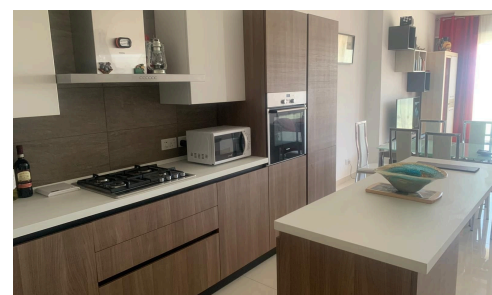

#1816

Seaview Masionette

€1,200 /month

📍 Swieqi - Madliena, Sliema and St Julians Surroundings

Elevated maisonette with great seaviews with 2 car garage included. Comes with fully equipped kitchen including dishwasher. Dining and living areas with ac. 3 bedrooms master with ensuite. Bathroom big internal yard+ large back yard area for entertaining.