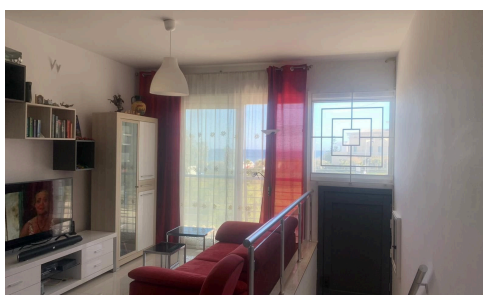

#1816

Seaview Masionette

€1,200 /month

📍 Swieqi - Madliena, Sliema and St Julians Surroundings

Elevated maisonette with great seaviews with 2 car garage included. Comes with fully equipped kitchen including dishwasher. Dining and living areas with ac. 3 bedrooms master with ensuite. Bathroom big internal yard+ large back yard area for entertaining.