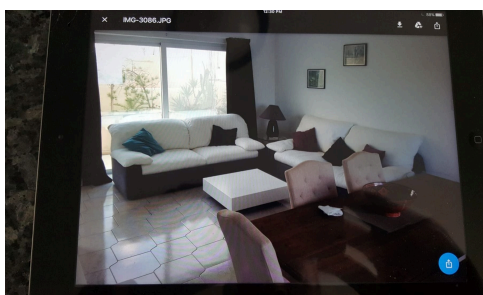

#1857

Swieqi Penthouse

€850 /month

📍 Swieqi, Sliema and St Julians Surroundings

This penthouse has large terrace with garden area in Swieqi. Fully equipped kitchen dining and living areas. Bathroom+ large bedroom .