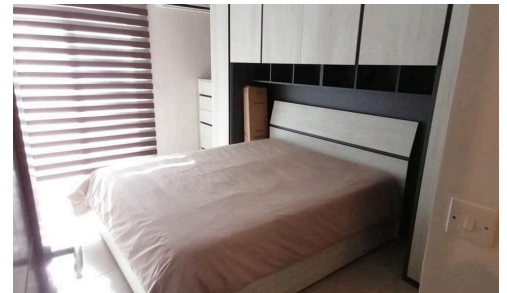

## Pieta/Msida Corner Luxury Apartment 2 Bedroom €900 /month

 Pieta - Guardamangia, Sliema and St Julians Surroundings

€950

Excellent finishes

Top class common areas

Located close to Msida Marina

Fully equipped kitchen/living/dining

2 double bedrooms

2 bathrooms

3 balconies

Bedrooms

 2

Bathrooms

 2

Covered