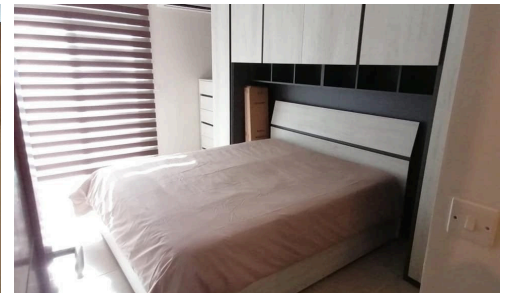

#1912

Pieta/Msida Corner Luxury Apartment 2 Bedroom €900 /month

 Pieta - Guardamangia, Sliema and St Julians Surroundings

€950

Excellent finishes

Top class common areas

Located close to Msida Marina

Fully equipped kitchen/living/dining

2 double bedrooms

2 bathrooms

3 balconies

Bedrooms

 2

Bathrooms

 2

Covered