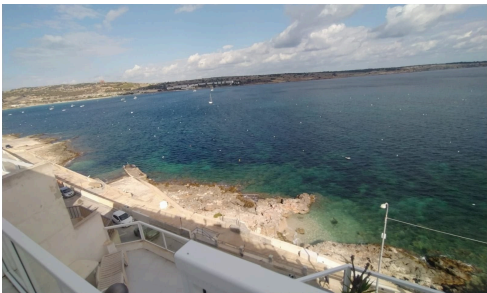

#1920

1 Bedroom Penthouse with Sea Views

€850 /month

 Mellieha - Ghadira, Northern

Modern one bedroom penthouse in a quiet part of Ghadira, seconds away from the sea.

Very Bright layout with Bedroom overlooking the seaview.