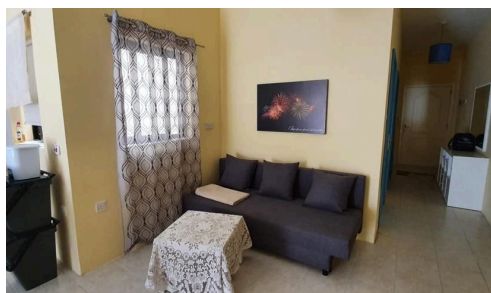

#1940

First floor apartment near Scott's

€700 /month

Attard, Central

Block of only 2 apartments

1 bedroom 1st floor apartment, no lift

Spacious living area

Close to all amenities and supermarket

Small outdoor area with greenery

Roof access available, extra room for storage or another bedroom

Quiet area

Bedrooms

Bathrooms

yourmove

Ron Camilleri

(+356) 79798765

ron@yourmovemalta.com