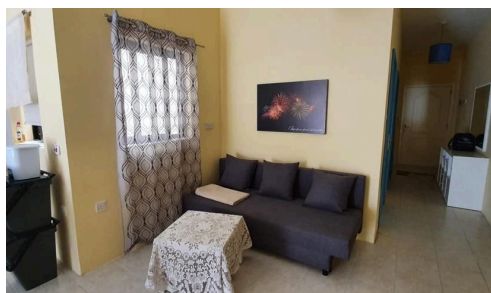

#1940

First floor apartment near Scott's

€700 /month

 Attard, Central

Block of only 2 apartments

1 bedroom 1st floor apartment, no lift

Spacious living area

Close to all amenities and supermarket

Small outdoor area with greenery

Roof access available, extra room for storage or another bedroom

Quiet area

Bedrooms

Bathrooms

yourmove 

Ron Camilleri

 (+356) 79798765