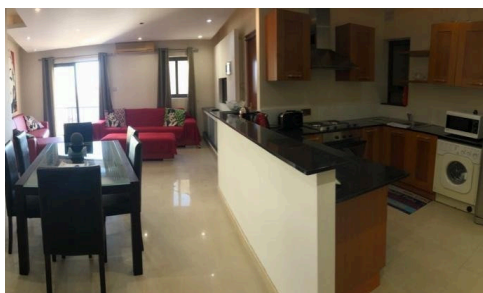

#1951

Sliema - South Facing Apartment/Sea Views

€1,200 /month

📍 Sliema, Sliema and St Julians Surroundings

Sliema 1 bedroom Apartment, southfacing and with sea views.

Kitchen/living/dining

1 bedroom

Bathroom