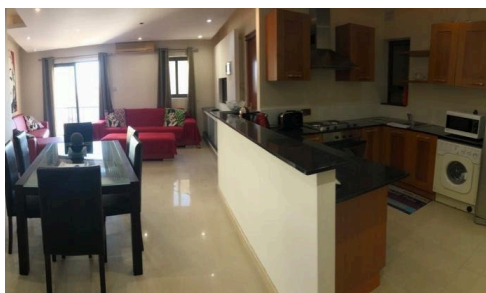

#1951

Sliema - South Facing Apartment/Sea Views

€1,200 /month

📍 Sliema, Sliema and St Julians Surroundings

Sliema 1 bedroom Apartment, southfacing and with sea views.

Kitchen/living/dining

1 bedroom

Bathroom