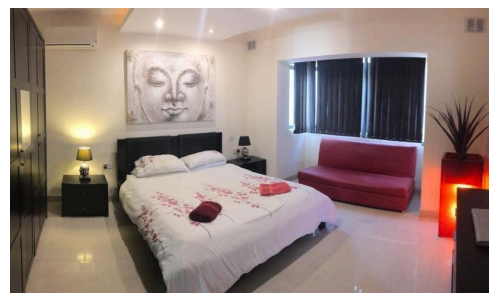

#1951

Sliema - South Facing Apartment/Sea Views

€1,200 /month

📍 Sliema, Sliema and St Julians Surroundings

Sliema 1 bedroom Apartment, southfacing and with sea views.

Kitchen/living/dining

1 bedroom

Bathroom