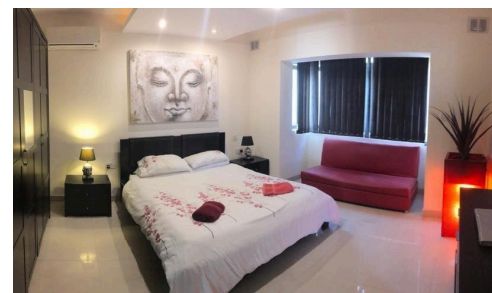

#1951

Sliema - South Facing Apartment/Sea Views

€1,200 /month

📍 Sliema, Sliema and St Julians Surroundings

Sliema 1 bedroom Apartment, southfacing and with sea views.

Kitchen/living/dining

1 bedroom

Bathroom