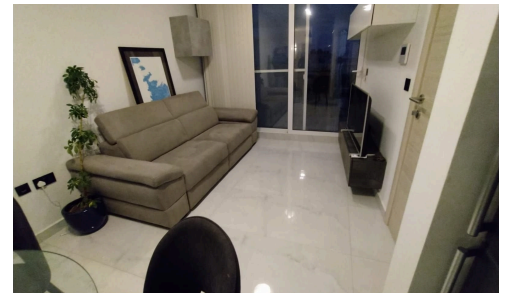

#1959

Brand New 2 Bedroom Spacious Penthouse in Mellieha

€1,100 /month

 Mellieha, Northern

Very Central, Brand New Penthouse in Mellieha. Close to All Amenities.

Modern Sitting/ Dining and Kitchen Area. Two Large Bedrooms one with double bed and the other with 2 single Beds, Main with Ensuite and another separate bathroom.

Back balcony and Front Terrace with open space in front of the building making this apartment very airy and bright.

Bedrooms

 2

Bathrooms

 2

Covered

 100 m²

yourmove 