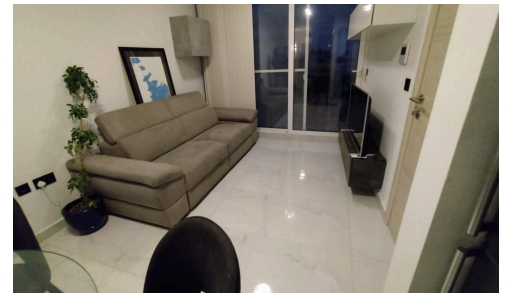

## Brand New 2 Bedroom Spacious Penthouse in Mellieha

€1,100 /month

 Mellieha, Northern

Very Central, Brand New Penthouse in Mellieha. Close to All Amenities.

Modern Sitting/ Dining and Kitchen Area. Two Large Bedrooms one with double bed and the other with 2 single Beds, Main with Ensuite and another separate bathroom.

Back balcony and Front Terrace with open space in front of the building making this apartment very airy and bright.

Bedrooms

 2

Bathrooms

 2

Covered

 100 m<sup>2</sup>

**yourmove** 