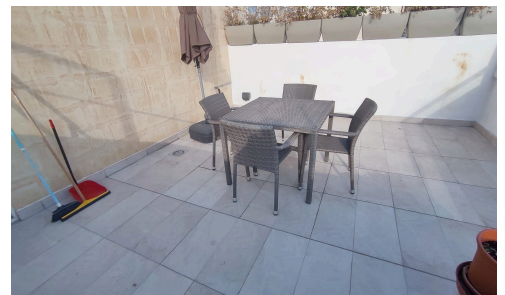

#1998

Sliema Penthouse 1 bedroom

€1,500 /month

📍 Sliema, Sliema and St Julians Surroundings

For Rent:

Sliema - 1 bedroom Penthouse

A stylish Penthouse set in the heart of Sliema, a few steps away from Balluta Bay.

Enjoys a large front terrace, combined kitchen/living/dining, one double bedroom, a bathroom that is accessible from both bedroom and living area, study area, washroom and back balcony.

Fully equipped including 2 airconditioning units and outdoor furniture. Served with a lift.

Bedrooms

🏠 1

Bathrooms

🚿 1

yourmove

Ron Camilleri

📞 (+356) 79798765

📧 ron@yourmovemalta.com