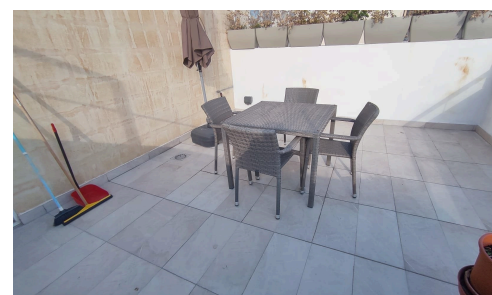

#1998

Sliema Penthouse 1 bedroom

€1,500 /month

📍 Sliema, Sliema and St Julians Surroundings

For Rent:

Sliema - 1 bedroom Penthouse

A stylish Penthouse set in the heart of Sliema, a few steps away from Balluta Bay.

Enjoys a large front terrace, combined kitchen/living/dining, one double bedroom, a bathroom that is accessible from both bedroom and living area, study area, washroom and back balcony.

Fully equipped including 2 airconditioning units and outdoor furniture. Served with a lift.

Bedrooms

🛏 1

Bathrooms

🚿 1

yourmove

Ron Camilleri

📞 (+356) 79798765

📧 ron@yourmovemalta.com