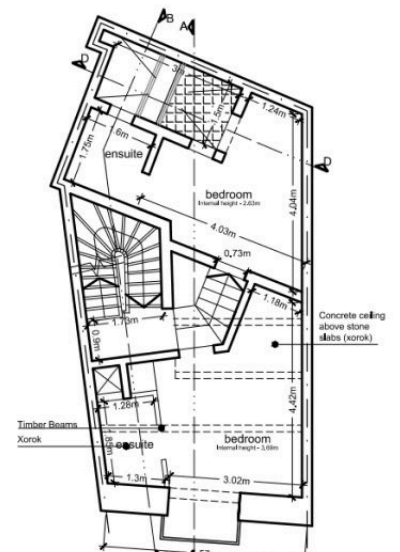

GROUND FLOOR
PROPOSED (CLEAN COPY) SCALE 1:100

INTERMEDIATE FLOOR
PROPOSED (CLEAN COPY) SCALE 1:100

FIRST FLOOR
PROPOSED (CLEAN COPY) SCALE 1:100

Town Houses in Qormi | Central #4361

€266,000

QORMI - Townhouse with layout comprising an entrance hall at ground floor level with staircase leading to intermediate level where one finds a study room. At this floor there are two spacious bedrooms both enjoying an ensuite. Another staircase leads to the open plan kitchen, living, dining area, a guest bathroom and a terrace. The house is being sold in a shell form state and with its relative airspace and roof.