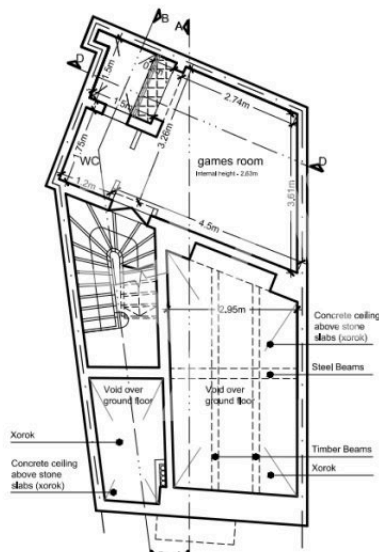

GROUND FLOOR
PROPOSED (CLEAN COPY) SCALE 1:100

INTERMEDIATE FLOOR
PROPOSED (CLEAN COPY) SCALE 1:100

FIRST FLOOR
PROPOSED (CLEAN COPY) SCALE 1:100

Town Houses in Qormi | Central #4361

€266,000

QORMI - Townhouse with layout comprising an entrance hall at ground floor level with staircase leading to intermediate level where one finds a study room. At this floor there are two spacious bedrooms both enjoying an ensuite. Another staircase leads to the open plan kitchen, living, dining area, a guest bathroom and a terrace. The house is being sold in a shell form state and with its relative airspace and roof.