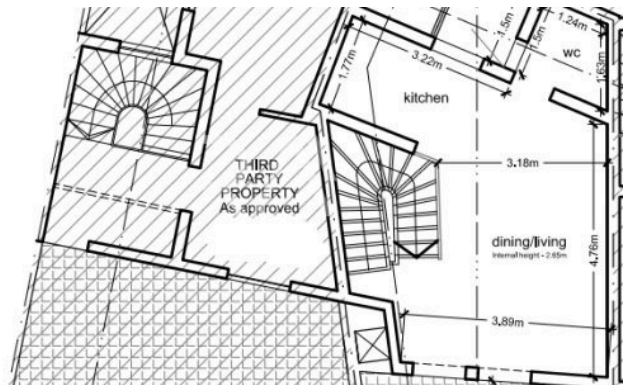

GROUND FLOOR
PROPOSED (CLEAN COPY) SCALE 1:100

INTERMEDIATE FLOOR
PROPOSED (CLEAN COPY) SCALE 1:100

FIRST FLOOR
PROPOSED (CLEAN COPY) SCALE 1:100

Town Houses in Qormi | Central #4361

€266,000

QORMI - Townhouse with layout comprising an entrance hall at ground floor level with staircase leading to intermediate level where one finds a study room. At this floor there are two spacious bedrooms both enjoying an ensuite. Another staircase leads to the open plan kitchen, living, dining area, a guest bathroom and a terrace. The house is being sold in a shell form state and with its relative airspace and roof.