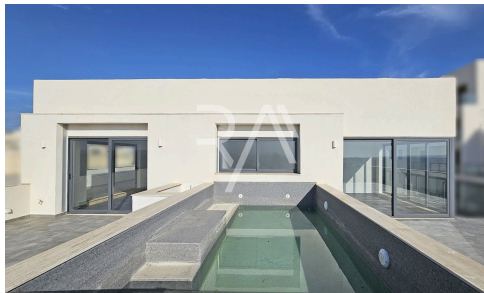

#4469

Penthouses in Mellieha | Northern

€1,060,000

 Mellieha, Northern

MELLIEHA, in this picturesque seaside village comes this stunning SEMI-DETACHED PENTHOUSE circa 348sqm.

The epitome of luxury, this penthouse is double-fronted, full of natural light, with expansive country and sea views and an outdoor area measuring 213sqm, this property is truly hard to come by.

It comprises a wide open plan K/L/D, three bedrooms, two bathrooms and is offered fully finished including bathrooms and doors. With a wrap-around terrace, swimming pool and including a two-car garage, this property is a gem and must be seen. Freehold.