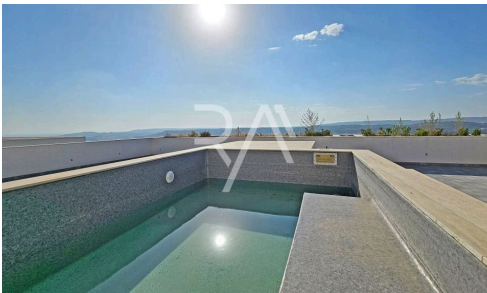

#4469

Penthouses in Mellieha | Northern

€1,060,000

 Mellieha, Northern

MELLIEHA, in this picturesque seaside village comes this stunning SEMI-DETACHED PENTHOUSE circa 348sqm.

The epitome of luxury, this penthouse is double-fronted, full of natural light, with expansive country and sea views and an outdoor area measuring 213sqm, this property is truly hard to come by.

It comprises a wide open plan K/L/D, three bedrooms, two bathrooms and is offered fully finished including bathrooms and doors. With a wrap-around terrace, swimming pool and including a two-car garage, this property is a gem and must be seen. Freehold.