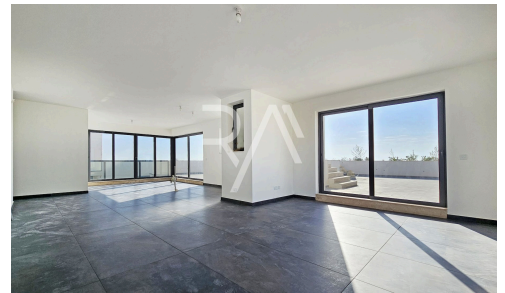

#4469

Penthouses in Mellieha | Northern

€1,060,000

 Mellieha, Northern

MELLIEHA, in this picturesque seaside village comes this stunning SEMI-DETACHED PENTHOUSE circa 348sqm.

The epitome of luxury, this penthouse is double-fronted, full of natural light, with expansive country and sea views and an outdoor area measuring 213sqm, this property is truly hard to come by.

It comprises a wide open plan K/L/D, three bedrooms, two bathrooms and is offered fully finished including bathrooms and doors. With a wrap-around terrace, swimming pool and including a two-car garage, this property is a gem and must be seen. Freehold.