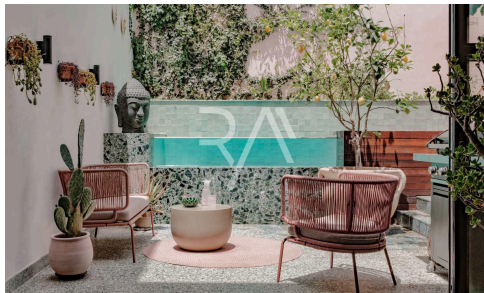

#6724

Town Houses in Pieta - Guardamangia | Sliema and St Julians Surroundings

€1,115,000

 Pieta - Guardamangia, Sliema and St Julians Surroundings

WARDAMANGIA - Converted designer Townhouse

This property is a strikingly converted Maltese townhouse, ideally positioned close to the Queen's former residence. Recently redesigned, this home beautifully balances traditional character with a refined, contemporary style, with a strong focus on natural light and seamless indoor-outdoor living.