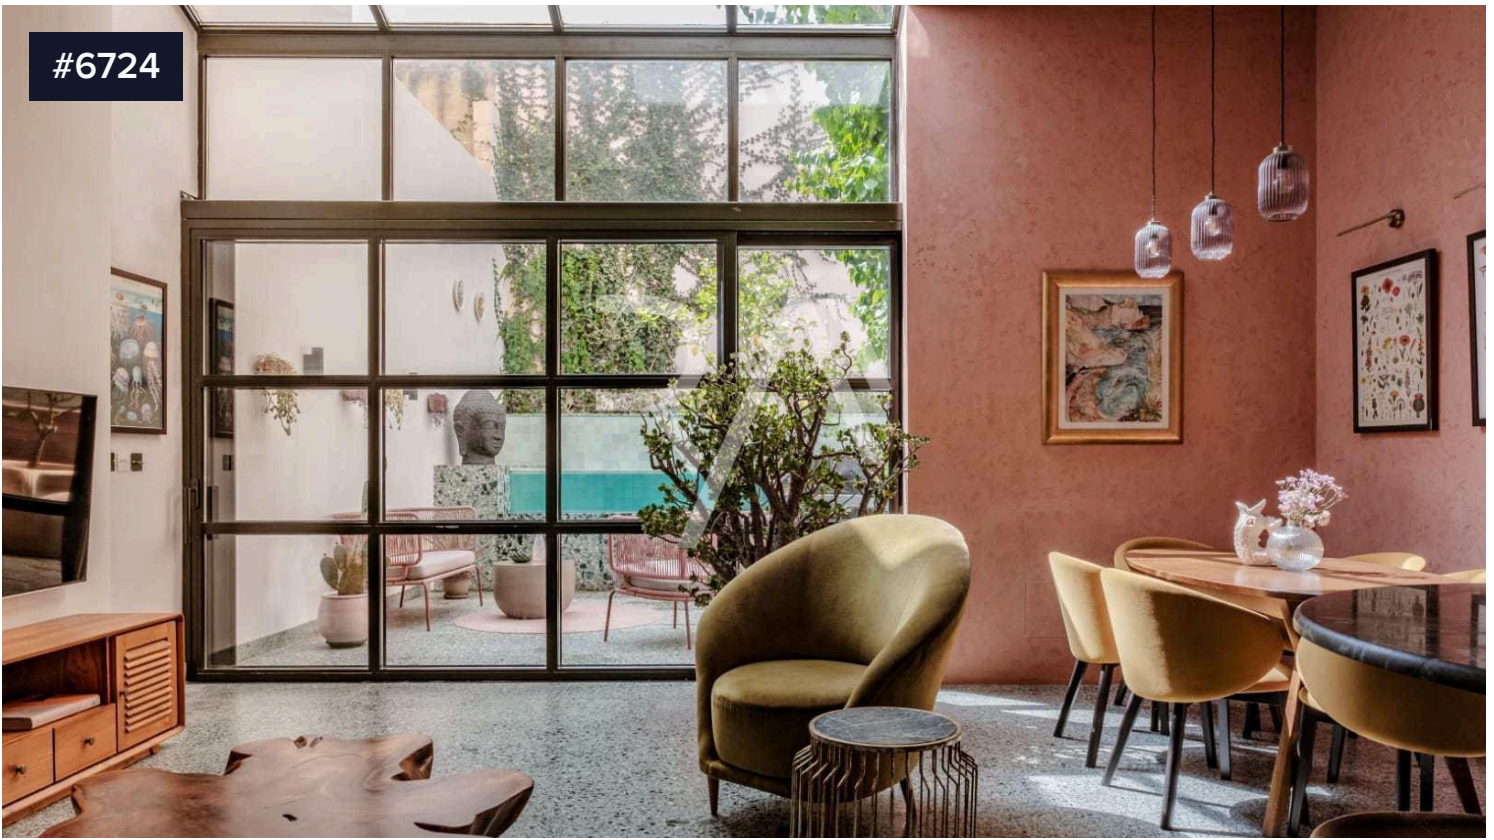

#6724

Town Houses in Pieta - Guardamangia | Sliema and St Julians Surroundings

€1,115,000

 Pieta - Guardamangia, Sliema and St Julians Surroundings

WARDAMANGIA - Converted designer Townhouse

This property is a strikingly converted Maltese townhouse, ideally positioned close to the Queen's former residence. Recently redesigned, this home beautifully balances traditional character with a refined, contemporary style, with a strong focus on natural light and seamless indoor-outdoor living.