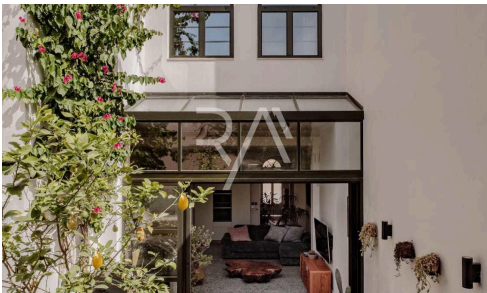

#6724

Town Houses in Pieta - Guardamangia | Sliema and St Julians Surroundings

€1,115,000

 Pieta - Guardamangia, Sliema and St Julians Surroundings

WARDAMANGIA - Converted designer Townhouse

This property is a strikingly converted Maltese townhouse, ideally positioned close to the Queen's former residence. Recently redesigned, this home beautifully balances traditional character with a refined, contemporary style, with a strong focus on natural light and seamless indoor-outdoor living.