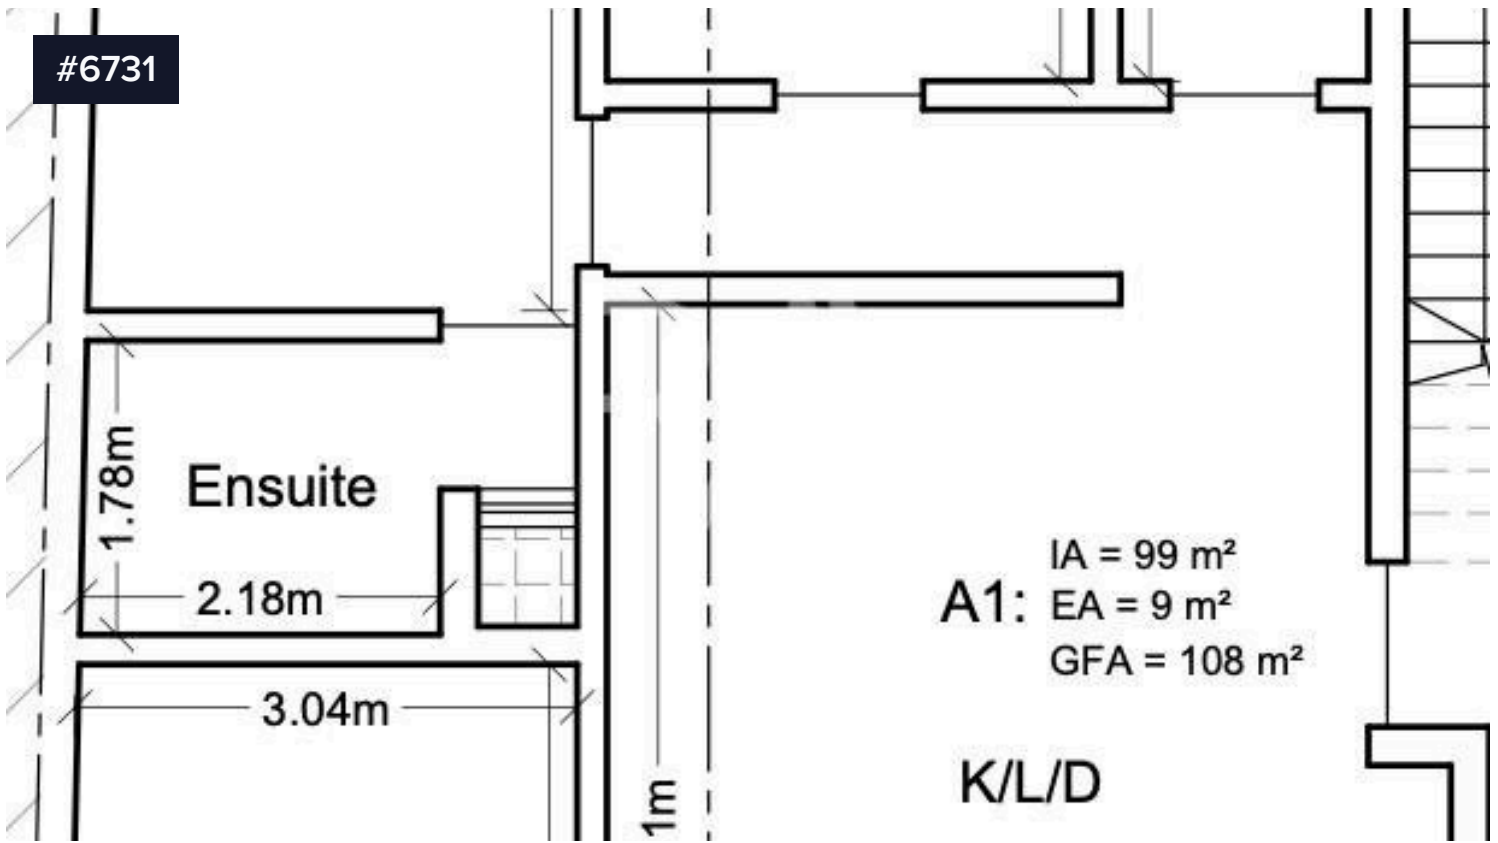

#6731

Apartments in Qormi | Central

€298,000

 Qormi, Central

Squarish layout 2 plus study measuring circa 108 sqm, having a combined K/L/D and a front terrace which is accessible both from the k/l/d and study room, a main bedroom with ensuite, another spare bedroom, and a main bathroom. Being sold finished, excluding internal doors and bathrooms.

Bedrooms

 2

Bathrooms

 2

Covered

 99 m²

yourmove 

Ilya Schembri