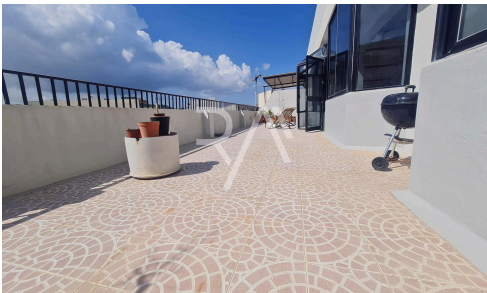

#6753

Penthouses in San Pawl Il-Bahar | Northern

€425,000

📍 San Pawl Il-Bahar, Northern

Penthouse situated near Gilleru area. Layout consists of large wide fronted 80sqm terrace, open plan leading to outdoor, 2 double bedrooms, study, main bathroom and washroom. Sold fully furnished and airconditioned. Ready to move into and ideal for rental investment.